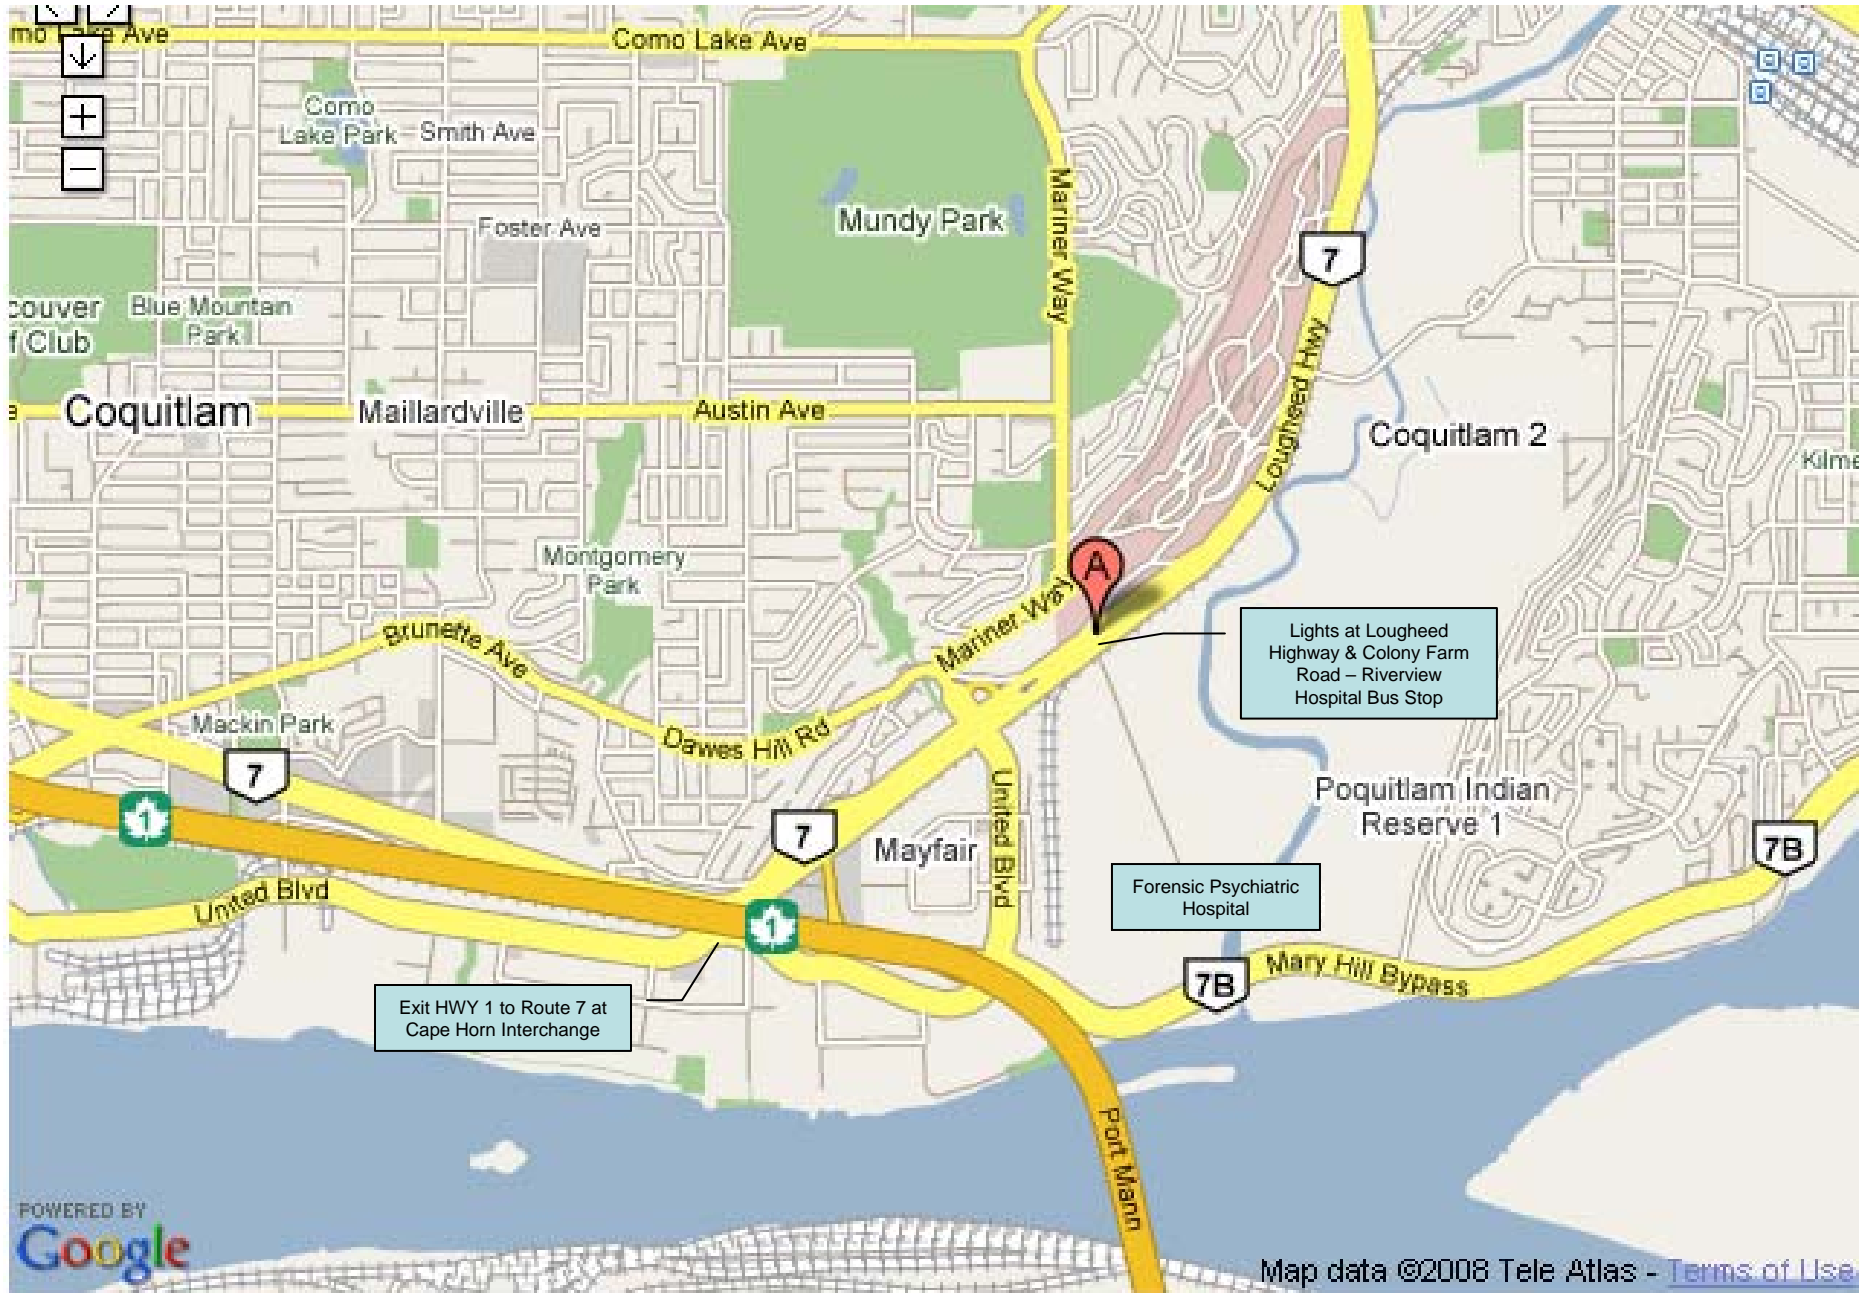

Forensic Psychiatric Hospital, 70 Colony Farm Road, Port Coquitlam, BC

Forensic Psychiatric Hospital Site
70 Colony Farm Road
Port Coquitlam, BC V3C 5X9