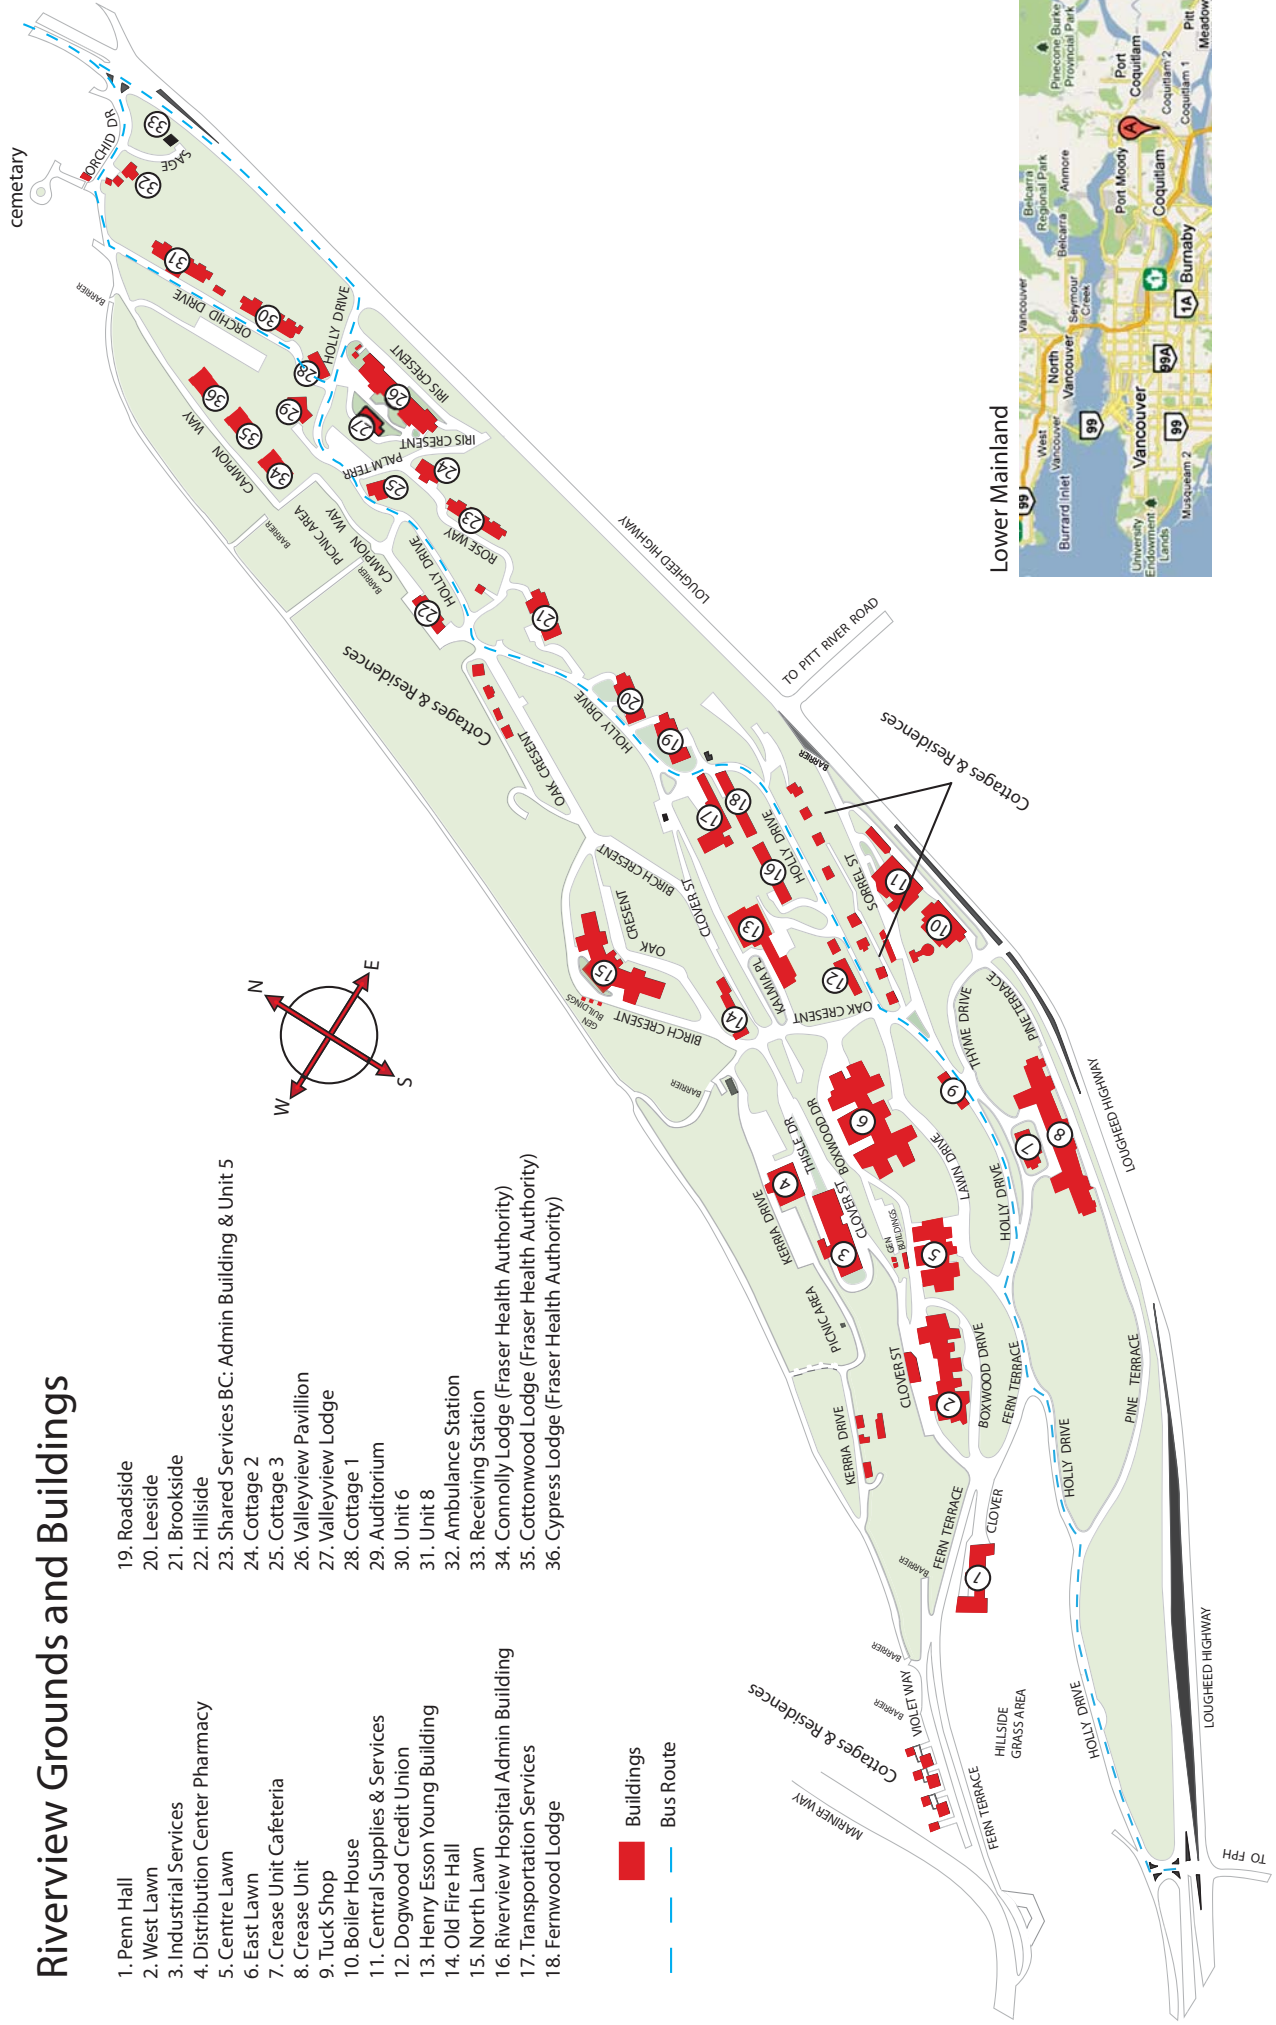

Riverview Grounds and Buildings

- 1. Penn Hall
- 2. West Lawn
- 3. Industrial Services
- 4. Distribution Center Pharmacy
- 5. Centre Lawn
- 6. East Lawn
- 7. Crease Unit Cafeteria
- 8. Crease Unit
- 9. Tuck Shop
- 10. Boiler House
- 11. Central Supplies & Services
- 12. Dogwood Credit Union
- 13. Henry Esson Young Building
- 14. Old Fire Hall
- 15. North Lawn
- 16. Riverview Hospital Admin Building
- 17. Transportation Services
- 18. Fernwood Lodge
- 19. Roadside
- 20. Leaside
- 21. Brookside
- 22. Hillside
- 23. Shared Services BC: Admin Building & Unit 5
- 24. Cottage 2
- 25. Cottage 3
- 26. Valleyview Pavilion
- 27. Valleyview Lodge
- 28. Cottage 1
- 29. Auditorium
- 30. Unit 6
- 31. Unit 8
- 32. Ambulance Station
- 33. Receiving Station
- 34. Connolly Lodge (Fraser Health Authority)
- 35. Cottonwood Lodge (Fraser Health Authority)
- 36. Cypress Lodge (Fraser Health Authority)

- Buildings
- Bus Route

Lower Mainland